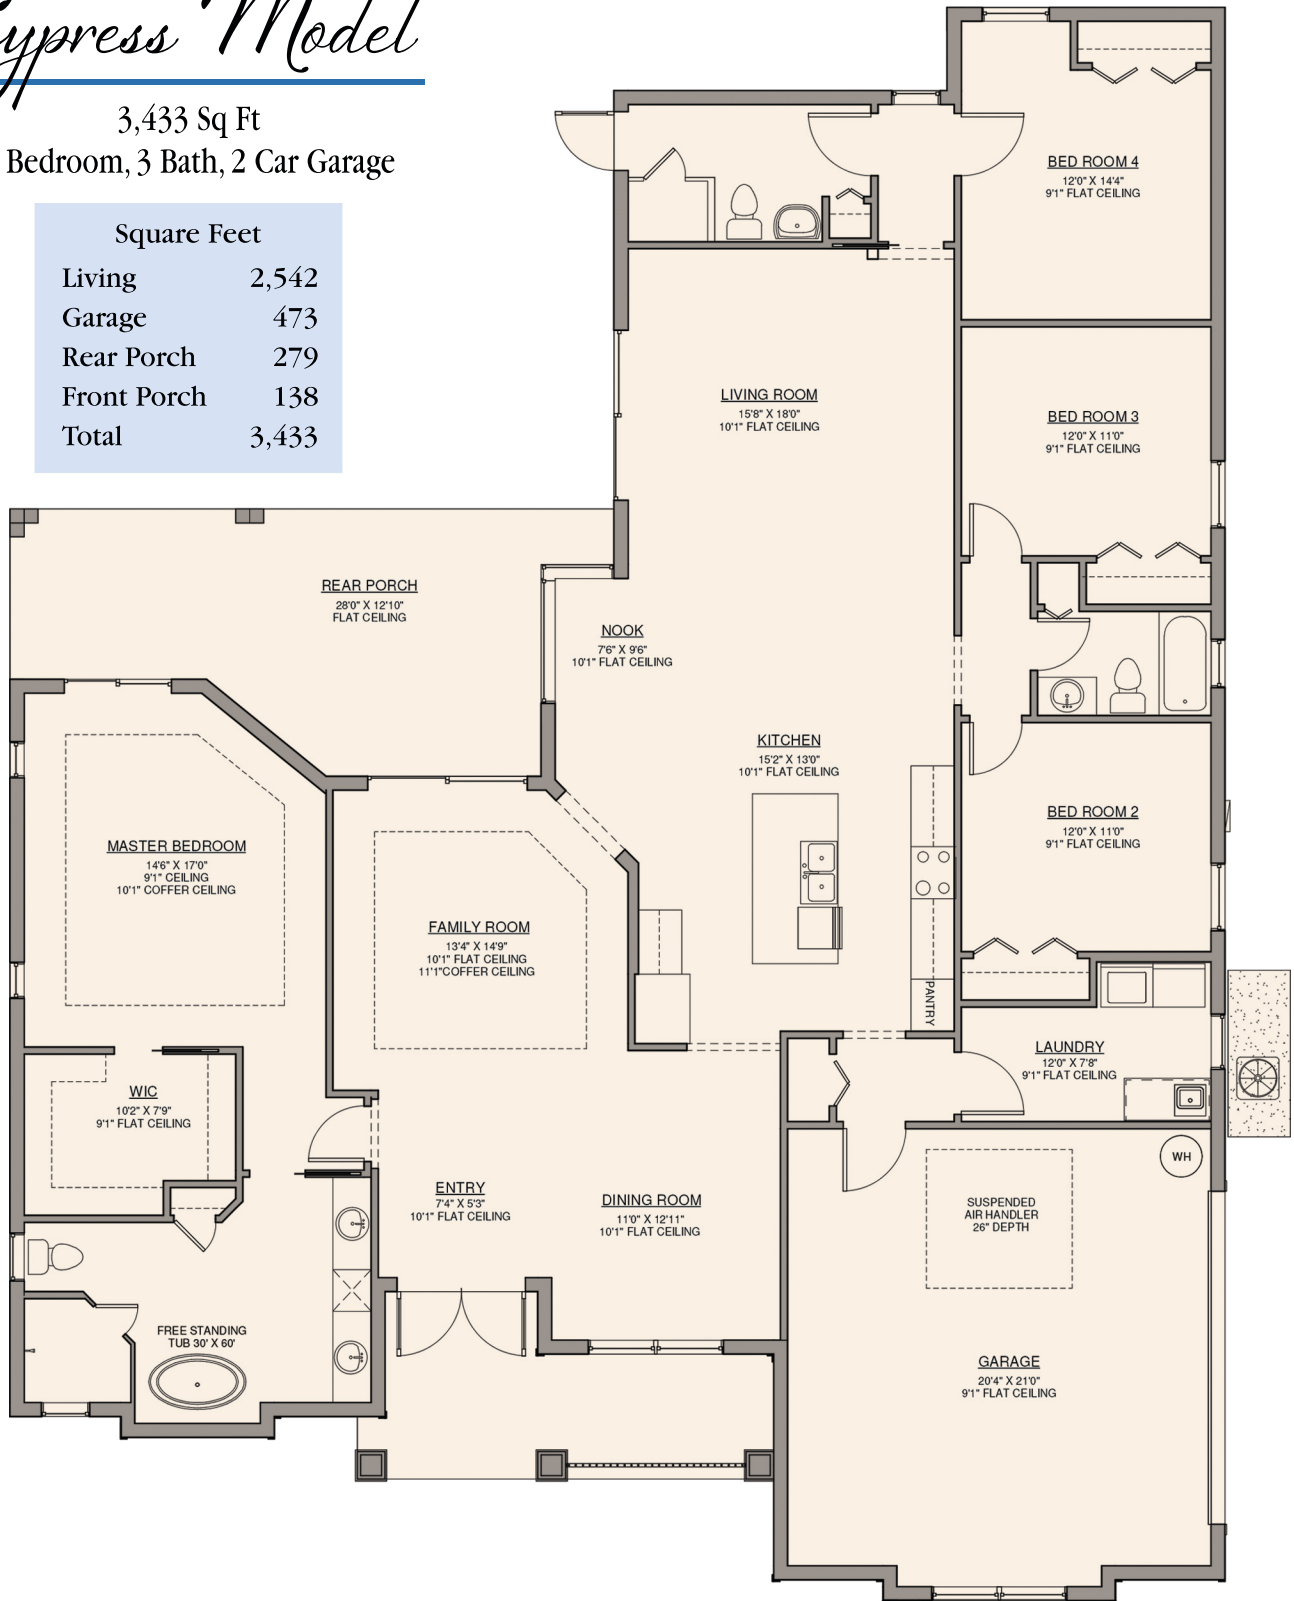

Cypress Model

3,433 Sq Ft
4 Bedroom, 3 Bath, 2 Car Garage

Square Feet	
Living	2,542
Garage	473
Rear Porch	279
Front Porch	138
Total	3,433

www.villadelta.com

1425 S.E. Village Green Drive, Port Saint Lucie, FL 34952 (772) 444-2577